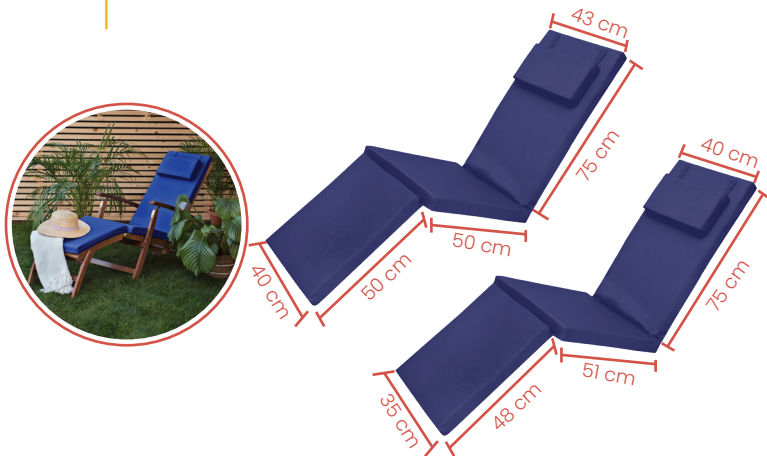

Lounger Pads Collection

GP Collection

Code

GP G10, GP G71

Features

Velcro handles to attach at back, foldable, neck cushion attached with lounger, waterproof

Material

Harvest: 100% polyester fabric, 230 GSM, waterproof, polyurethane coated.