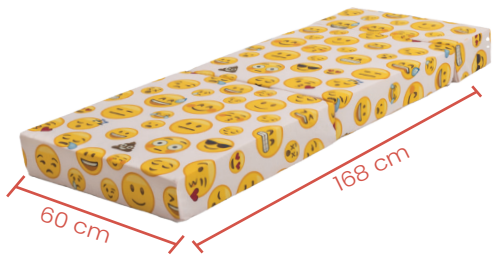

Foldable Bed Collection

Sofa Cum Bed

Code ZBS PK

Features Kids Character Foam Fold-Out Single Futon Chair - Sofa Z Bed for Sleepovers

Material PK kids: 55% polyester, 45% cotton, pigment print soft finish.

Sofa Cum Bed

Code ZBS JP

Features Fold-Out Z Bed Chair - Soft, Lightweight, Comfortable, with Removable Waterproof Cover

Material Alfresco: 100% polyester fabric, 280 GSM, waterproof, polyurethane, coated-fire resistant.