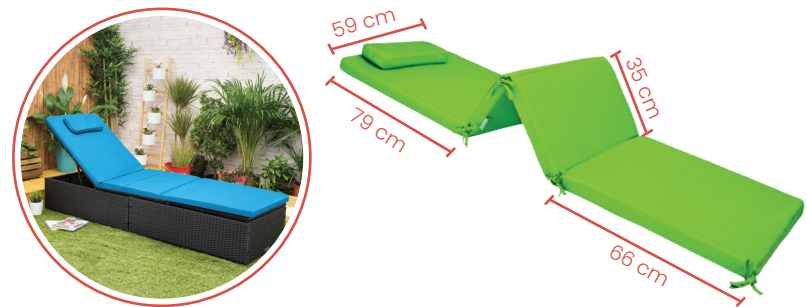

GP Collection

Code GP G14

Features Ties to fasten, Velcro handles for attachment at the back, foldable, neck cushion attached with lounger, waterproof

Material Harvest: 100% polyester fabric, 230 GSM, waterproof, polyurethane coated.