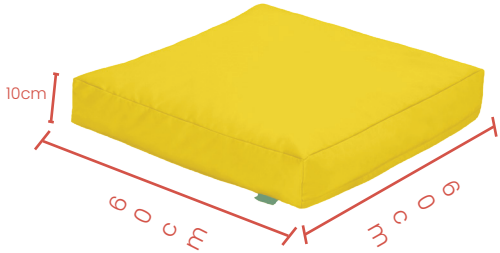

Luxury Beanbags

Bean Cushions

Code	BB D13
Features	Waterproof outdoor floor cushion , Easy to carry
Material	Alfresco: 100% polyester fabric, 280 GSM, waterproof, polyurethane, coated and fire resistant.