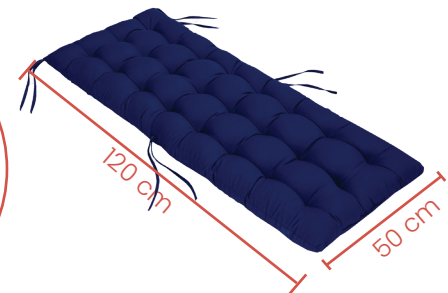

Chair Pads

Code	PDG2
Features	Waterproof tufted comfy chair pad with ties to fasten
Material	Duck: 100% cotton, Water-repellent finish, anti-fire finish.