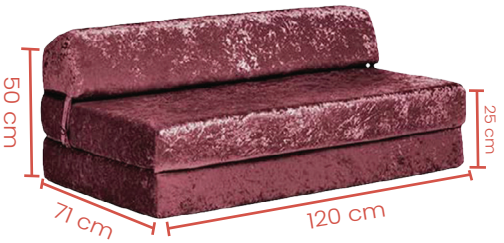

Foldable Bed Collection

Sofa Cum Bed

Code ZBD M3

Features Corduroy Fold-Out Double Z ChairBed - Sofa Bed Futon with Folding Mattress, Handles to reshape from bed to sofa

Material Jumbo: 100% cotton, Water-repellent finish, anti-fire finish.

Sofa Cum Bed

Code ZBD BLING

Features Crushed Velvet Z Bed - Double Size Fold-Out Chairbed, Sofa Seat, and Folding Futon, Handles to reshape from bed to sofa

Material Bling: 100% polyester, 190 GSM, FR coated.

(indoor)