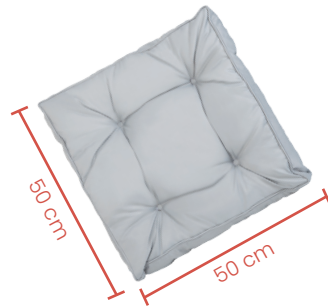

Tufted Range

Tufted Chair Cushions

Code TC TC102

Features Waterproof, tufted, with inner, All around piping

Material Harvest: 100% polyester fabric, 230 GSM, waterproof, polyurethane coated.