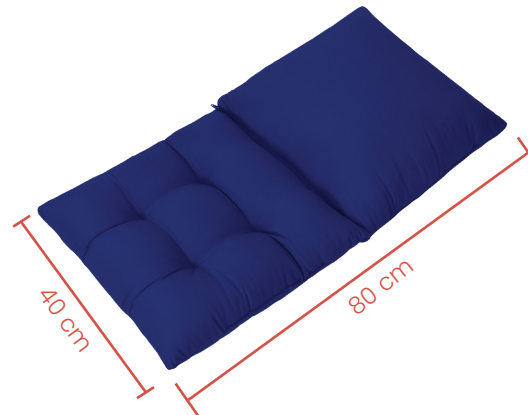

Code

PDG6

Features

Seat and back with lock zip, Can be used by separately, waterproof, Comfy.

Material

Harvest: 100% polyester fabric, 230 GSM, waterproof, polyurethane coated.

(outdoor)

h14 h9 h4