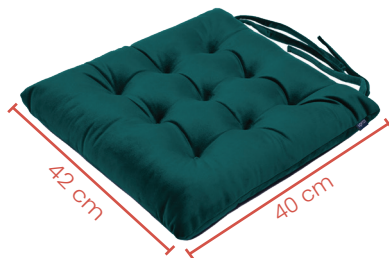

Premium tufted range

CP Collection

Code CP CP11

Features Tufted Chair pad in premium velvet with ties

Material Malia: 100% polyester, 340 gsm, FR coated velvet.