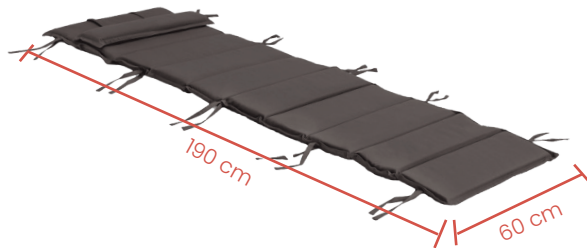

Lounger Pads Collection

GP Collection

Code
Features
Material

GP G84

Ten foldable foam parts, stripes to fasten

Harvest: 100% polyester fabric, 230 GSM, waterproof, polyurethane coated.

(outdoor)