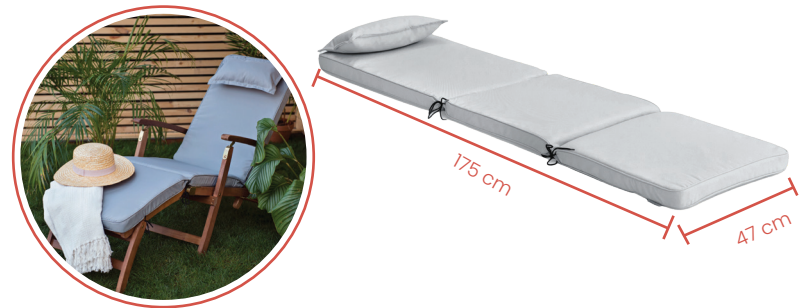

GP Collection

Code

GP G74

Features

Ties to fasten, Velcro handles to attach at back, foldable, neck cushion attached with lounger, waterproof

Material

Harvest: 100% polyester fabric, 230 GSM, waterproof, polyurethane coated.