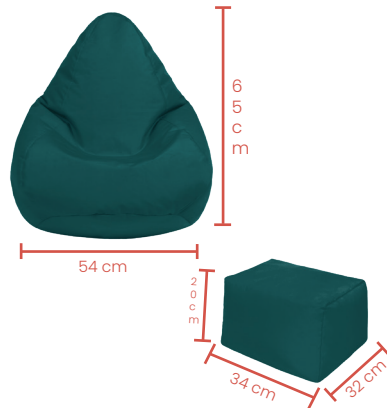

Luxury Beanbags

Kids Bean Bag With Stool

Code BB D16

Features Comfortable bean bag with stool for Kids, Attached Funnel to fill easily

Material Alfresco: 100% polyester fabric, 280 GSM, waterproof, polyurethane, coated and fire resistant.