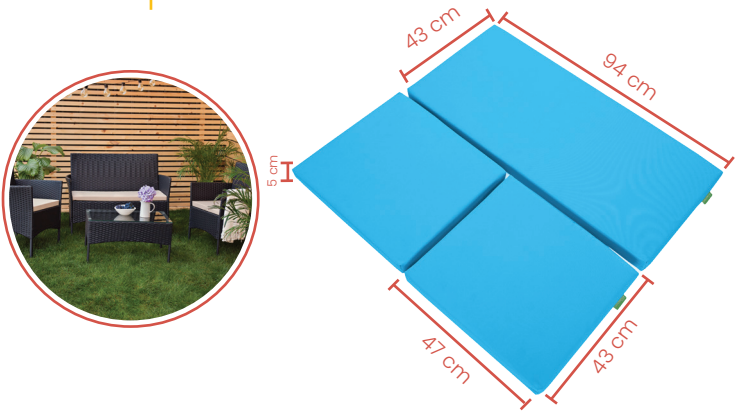

(outdoor)

Dining pads

- GP Collection

Dining pads

GP Collection

Code GP G32

Features Soft touch & easy clean

Material Harvest: 100% polyester fabric, 230 GSM, waterproof, polyurethane coated.