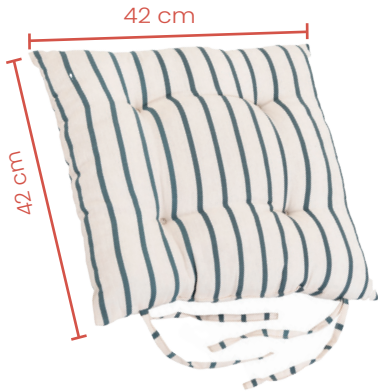

Premium tufted range

CP Collection

Code CP CP23

Features Printed Garden Chair Seat Pad, Water-Resistant Canvas Cotton, Tufted with Secure Ties

Material Duck Printed: 100% cotton, Water repellent finish, anti-fire finish.

CP Collection

Code CP CP3

Features Faux Suede Armchair Booster, Thick Cushion for Living Room

Material Vevi Suede: 100% polyester, 190+ 10 GSM, 150cm, FR coated.

(indoor)