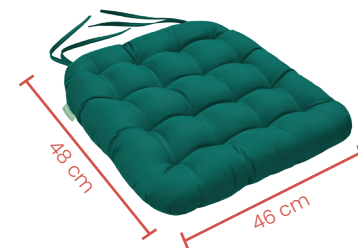

Tufted Chair Cushions

Code LGP1

Features Waterproof tufted chair pad with ties to fasten

Material Harvest: 100% polyester fabric, 230 GSM, waterproof, polyurethane coated.