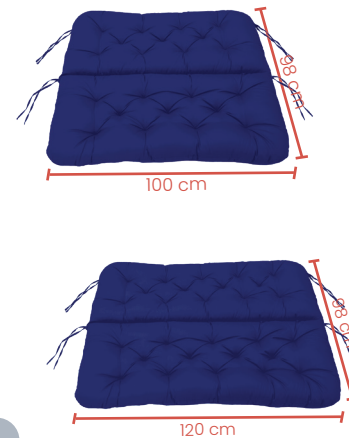

Tufted Range

Bench Pads

Code TC PLT1, TC PLT3

Features Waterproof Pallet tufted comfy seat pads

Material Harvest: 100% polyester fabric, 230 GSM, waterproof, polyurethane coated.

(outdoor)

Bench Pads

Code PDG10, PDG11

Features Unique tufting style & ties to fasten, comfort and durability

Material Duck: 100% cotton, Water-repellent finish, anti-fire finish.

D1 D2 D3