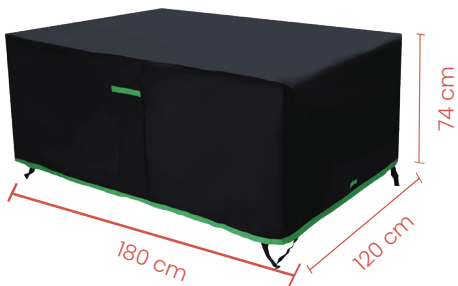

Garden Furniture Covers

GC Collection

Code GC V10

Features Plastic stripe handle, Silicone label, Waterproof

Material Alhambra: 100% polyester, silver coated oxford fabric, waterproof, solution dyed, 123gsm.

GC Collection

Code GC V12

Features Plastic stripe handle, silicone label, Waterproof

Material Alhambra: 100% polyester, silver coated oxford fabric, waterproof, solution dyed, 123gsm.

(outdoor)