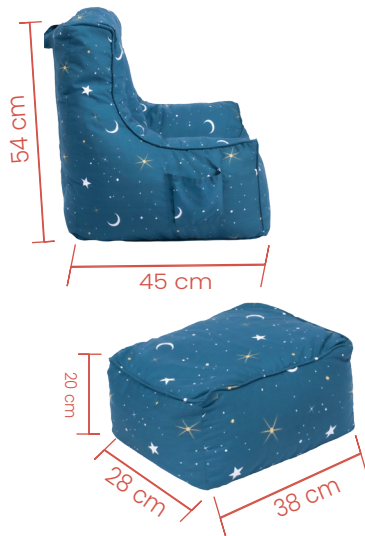

Luxury bean bags

Kids Bean Bags with stool

Code	BC BC3
Features	Comfy Armchair Bean Bag Chair with Footstool for Kids
Material	Pk Kids: 55% polyester, 45% cotton, pigment print soft finish.

Kids Bean Bags with stool

Code	BC BC2
Features	Soft touch & easy to fill
Material	Pk Kids: 55% polyester, 45% cotton, pigment print soft finish.

(indoor)