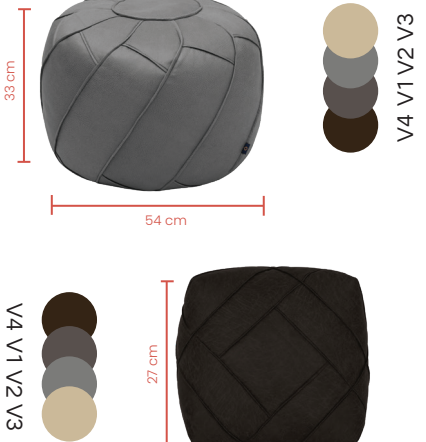

Moroccan Stool

Code BB MRC5, BB MRC6

Features Moroccan-Style Bean Bag Footstool Faux-Leather, Decorative, Comfy, and Lightweight

Material Viper: 100% polyester, 320gsm, waterproof.