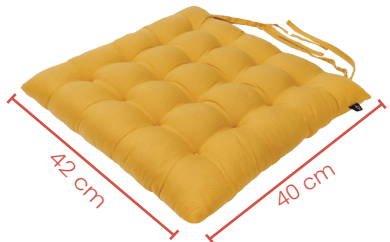

Material Malia: 100% polyester, 340 gsm, FR coated velvet.

CP Collection

Code CP CP4

Features Tufted Cotton Square Dining Chair Seat Pad with Ties

Material Duck: 100% cotton, Water-repellent finish, anti fire finish.