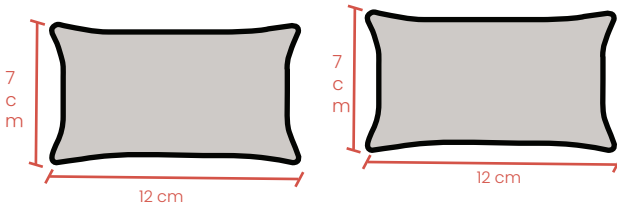

Kids Juggling Bean Bag

Code	JBB J1, JBB J2, JBB J3, JBB J9
Features	Water Resistant Game Sports Juggling Bean Bags
Material	JBB J1, JBB J3 (100% cotton, twill fabric, reactive dyed, fire-retardant finish) JBB J2, JBB J9 (100% polyester dyed, 225gsm, waterproof, polyurethane coated, this is the main fabric we use for outdoor products)