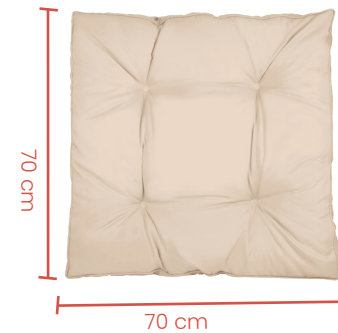

Tufted Chair Cushions

Code	TC TC104
Features	Waterproof, polyester filled, Comfy, With gazet
Material	Harvest: 100% polyester fabric, 230 GSM, waterproof, polyurethane coated.