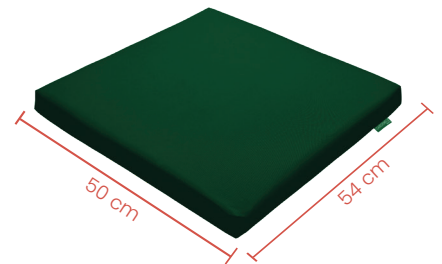

GP Collection

Code GP G23

Features Comfy, WaterProof, easy to clean, foam filling

Material Harvest: 100% polyester fabric, 230 GSM, waterproof, polyurethane coated.