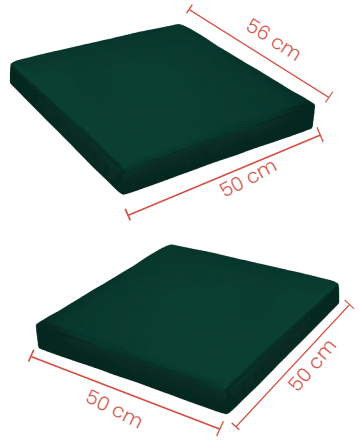

Rattan Sofa Seat Pad Set

GP Collection

Code GP G21

Features waterproof, easy to clean, foam filling, two pc set

Material Harvest: 100% polyester fabric, 230 GSM, waterproof, polyurethane coated.