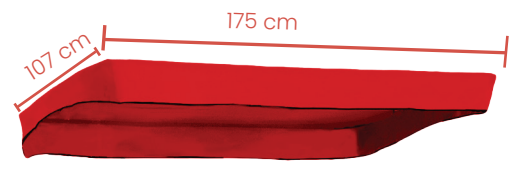

CNP Collection

Code CNP 3

Features Velcro handles, Binding, waterproof, Three seater

Material Harvest: 100% polyester fabric, 230 GSM, waterproof, polyurethane coated.