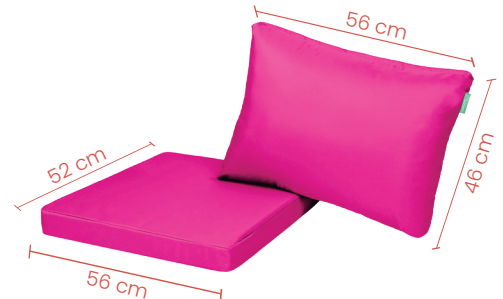

GP Collection

Code GP G36

Features Take with polyester filling, seat with foam filling, waterproof, Comfy, easy to clean

Material Harvest: 100% polyester fabric, 230 GSM, waterproof, polyurethane coated.