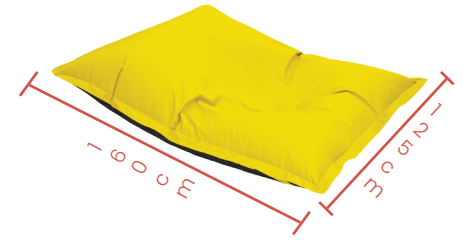

Premium Bean Bag

Code BB D93

Features Handle to carry, Net inner, waterproof zip with waterproof fabric & air vent for beans to breath, Silicone Label

Material Melange: 100% polyester dyed, 270gsm, waterproof, polyurethane coated, fire-retardant finish.