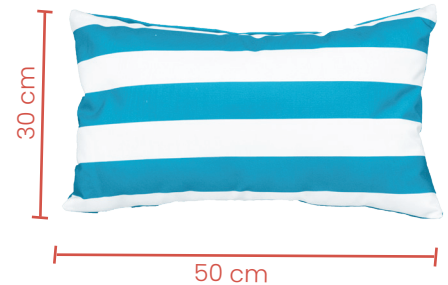

Cushions Collection

Premium Cushions

Code CC CD1

Features Printed, waterproof, polyester filling with inner

Material Alfresco: 100% polyester fabric, 280 GSM, waterproof, polyurethane, coated and fire resistant.

Premium Cushions

Code CC CD3

Features Lumber striped cushion, waterproof, polyester filling with inner

Material Alfresco: 100% polyester fabric, 280 GSM, waterproof, polyurethane, coated and fire resistant.

(outdoor)