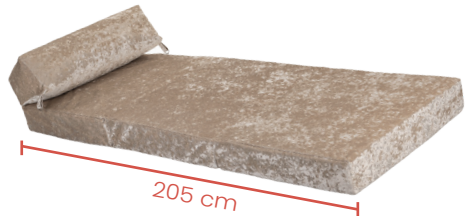

Foldable Bed Collection

Sofa Cum Bed

Code
Features
Material

ZBS JUMBO

Jumbo Cord Z Bed – Single Size Fold Out Chairbed, Sofa Seat, and Foam Futon

Jumbo: 100% cotton, Water-repellent finish, anti-fire finish.

Sofa Cum Bed

Code
Features
Material

ZBS M5

Crushed Velvet Loft 25 Adult Sofa Futon Z Bed – Single Fold-Out Mattress Chairbed, Ergonomic Design

Glitz: 100% polyester, 190 GSM, FR coated.

(indoor)