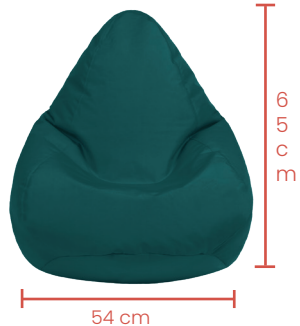

Kids Bean Bag

Code BB D15

Features Easy to fill & lightweight

Material Alfresco: 100% polyester fabric, 280 GSM, waterproof, polyurethane, coated and fire resistant.