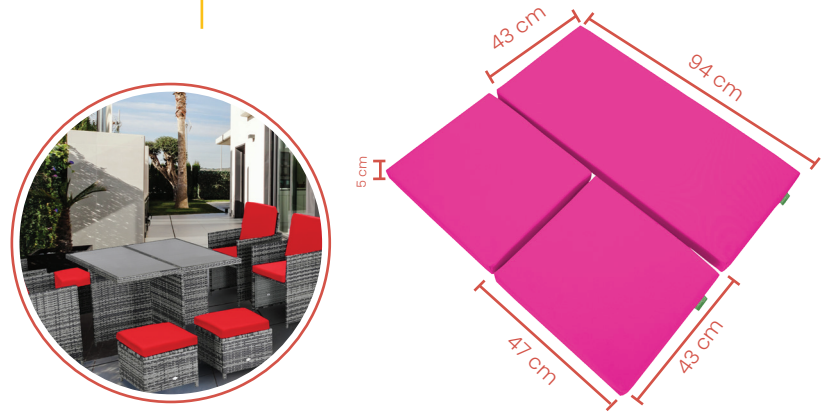

GP Collection

Code GP G33, GP G35

Features Soft touch & easy clean

Material Harvest: 100% polyester fabric, 230 GSM, waterproof, polyurethane coated.