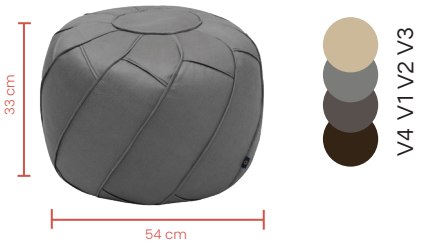

Moroccan Stool

Code BB MRC5, BB MRC6

Features Moroccan-Style Bean Bag Footstool Faux-Leather, Decorative, Comfy, and Lightweight

Material Viper: 100% polyester, 320gsm, waterproof.