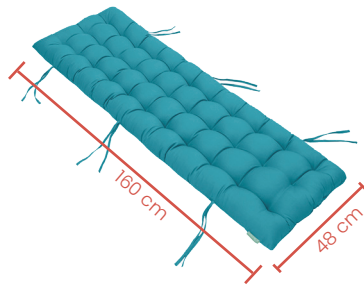

Tufted Range

- Chair Pads
- Bench Pads
- Tufted Chair Cushions

Tufted Range

Chair Pads

Code	PDG1
Features	Waterproof tufted comfy chair pad with ties to fasten
Material	Duck: 100% cotton, Water-repellent finish, anti-fire finish.

Chair Pads

Code	PDG2
Features	Waterproof tufted comfy chair pad with ties to fasten
Material	Duck: 100% cotton, Water-repellent finish, anti-fire finish.

(outdoor)

Tufted Range

Chair Pads

Code	TC TC2
Features	Soft touch, tufted, lightweight, easy to clean & waterproof.
Material	Harvest: 100% polyester fabric, 230 GSM, waterproof, polyurethane, coated.