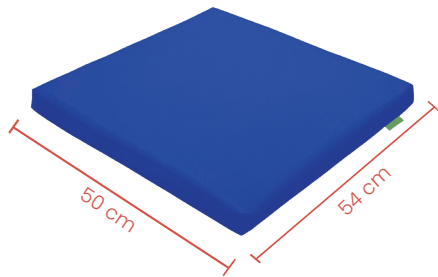

Rattan Sofa Seat Pad Set

GP Collection

Code GP G24

Features Take and seat, waterproof, easy to clean, Comfy, foam filling

Material Harvest: 100% polyester fabric, 230 GSM, waterproof, polyurethane coated.